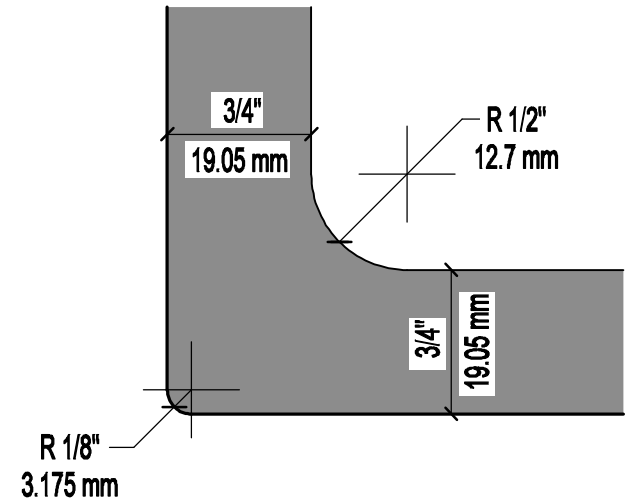

### GLASS PANEL DETAIL

SCALE: 1" (1:12)

### GLASS CORNER DETAIL

SCALE: FULL (1:1)