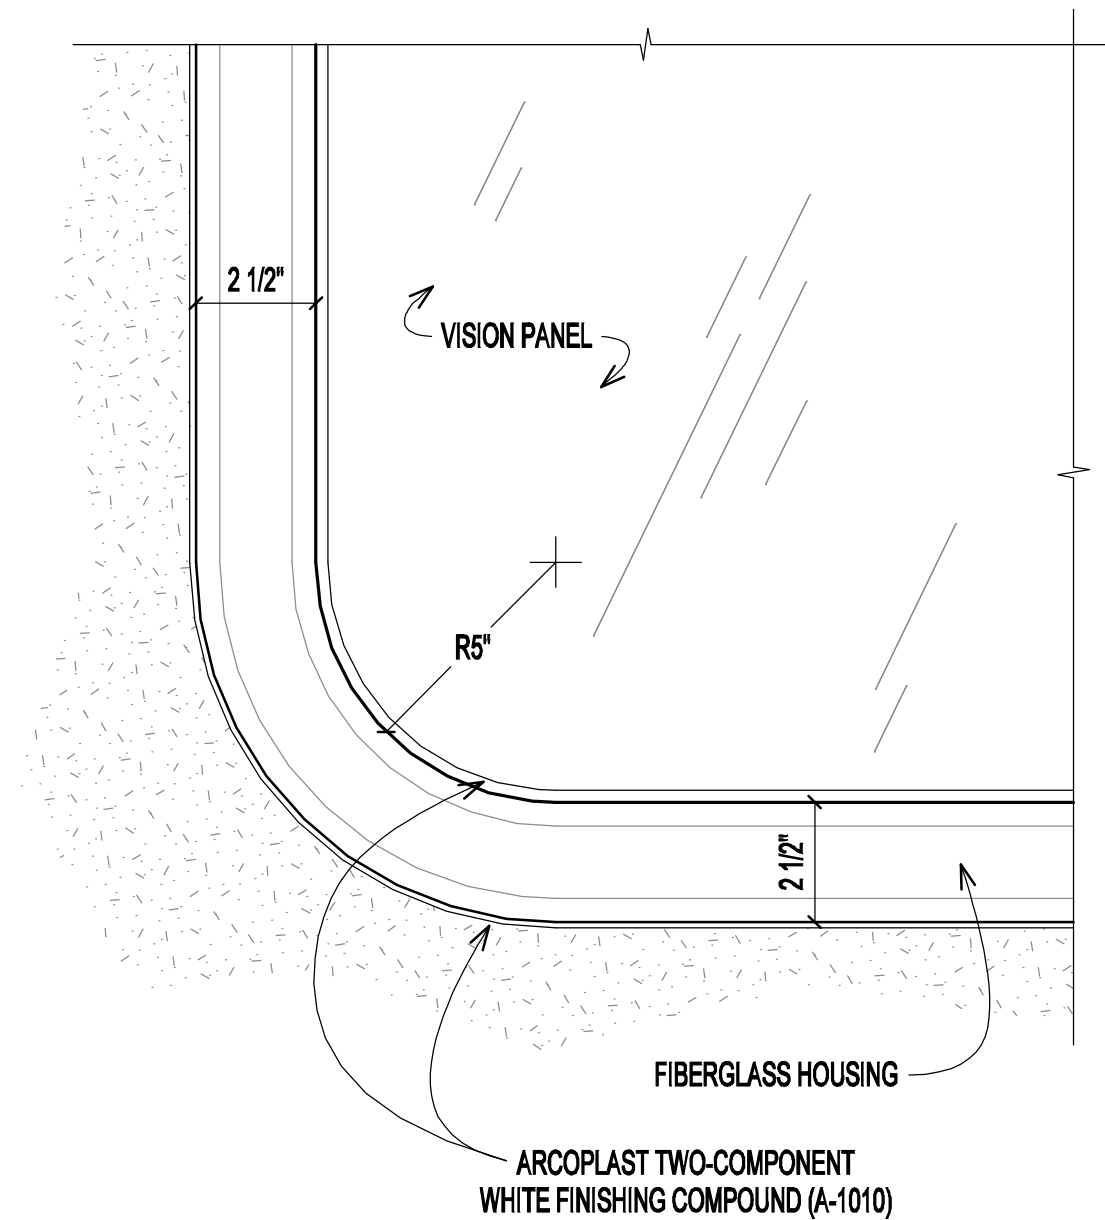

**WINDOW FRAME DETAILS**  
SCALE: 6" (1:2)

**WINDOW FRAME DETAILS**  
SCALE: 1 1/2" (1:8)

**FIBERGLAS WINDOW FRAME DETAILS**

DWG # WF-1	SCALE NOTED
DATE 3/6/17	CHECKED GB

1873 WILLIAMSTOWN DRIVE  
ST. PETERS, MISSOURI USA 63376  
T: 888-736-2726 F: 636-978-7782  
WWW.ARCOPLAST.COM